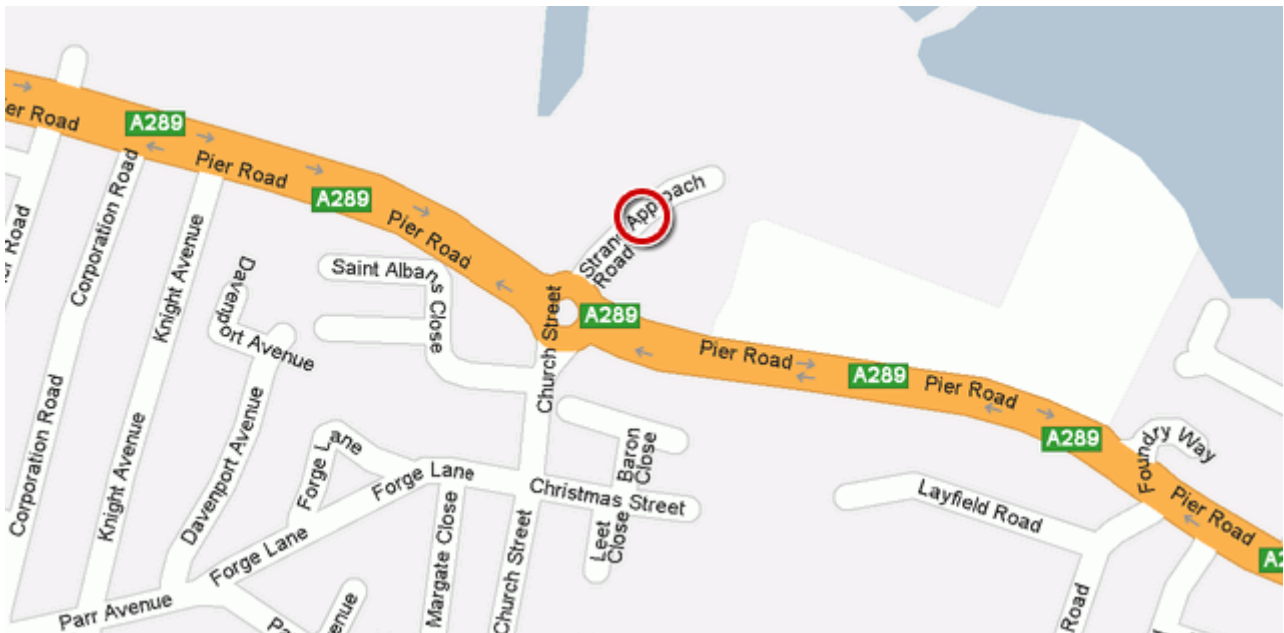

INVICTA COACHING GROUP WORKSHOPS – SPRING 2010

Venue: Medway Archers, MSCH, The Strand, Gillingham (see map below)

Dates: Sunday, 21 March 2010

Time: Commence 10.00 a.m. and end about 4.00 p.m.

Cost: £8.00 per session which includes tea and coffee.

Bring your own lunch and wear warm clothing. Tea and coffee will be provided throughout the day. Many areas will be covered at these workshops but if you require anything specific, please let me know.

LIMITED SPACES

If you wish to attend please complete the form and return it with your remittance by **Friday, 12 March 2010** to:
Karen Maytum, 12 Kingfisher Road, Larkfield, Kent ME20 6RQ (Tel: 01732 848692)

On turning into the car park on your right, continue through the car park on to a narrow roadway. Medway Archers' ground is the last set of buildings ahead of you. There is limited car parking.

I/We wish to attend the **Archery Workshops** at the Medway Archers, MSCH, The Strand, Gillingham
I enclose a cheque/P.O. made payable to **INVICTA COACHING GROUP** for £_____

Name	Club	21 March	Fee
			£
			£
			£
			£

Contact name & phone number _____