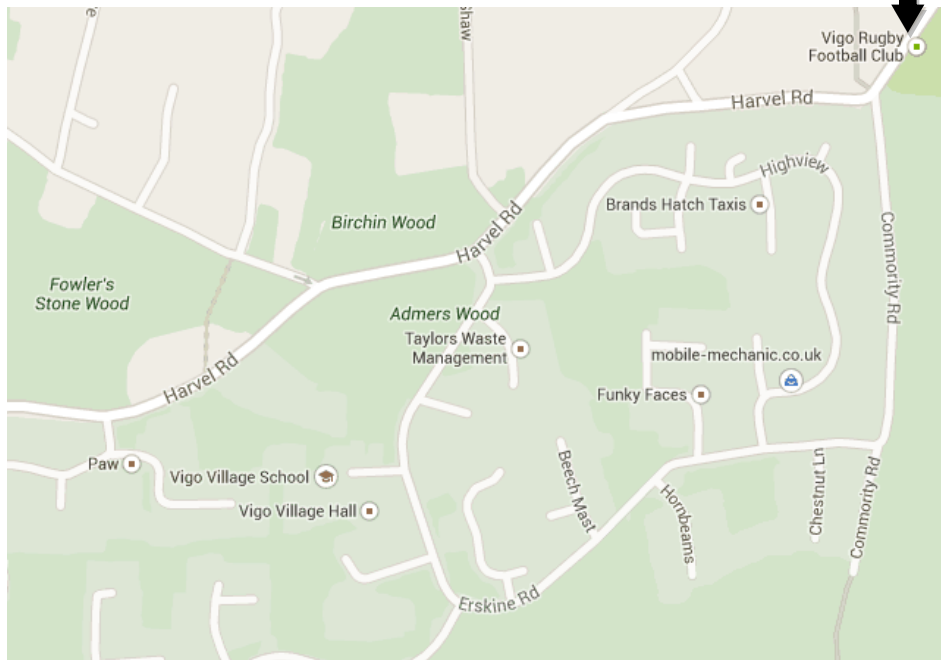

## The "Springboard" Tournament

Will be held on

Sunday, 17 July 2016

at

Vigo Rugby Football Club  
Swanswood  
Harvel Road  
Vigo Village  
DA13 0UA

**Directions:** From M20 eastbound, leave at junction 2. From M20 westbound, join the M26 and leave immediately at junction 2A. From M26 east or westbound, leave at junction 2A. Then for both follow signs for A227 towards Meopham and Gravesend. From the M2/A2 turn southwards onto the A227 and pass through Meopham. Vigo RFC is just east of Vigo Village. The entrance will be marked with archery target signs on the day.