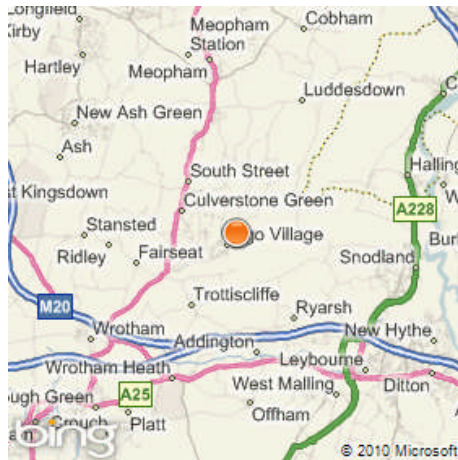

## The "Springboard" Tournament

Will be held on

Sunday, 17 July 2016

at

Vigo Rugby Football Club  
Swanswood  
Harvel Road  
Vigo Village  
DA13 0UA

**Directions:** From M20 eastbound, leave at junction 2. From M20 westbound, join the M26 and leave immediately at junction 2A. From M26 east or westbound, leave at junction 2A. Then for both follow signs for A227 towards Meopham and Gravesend. From the M2/A2 turn southwards onto the A227 and pass through Meopham. Vigo RFC is just east of Vigo Village. The entrance will be marked with archery target signs on the day.